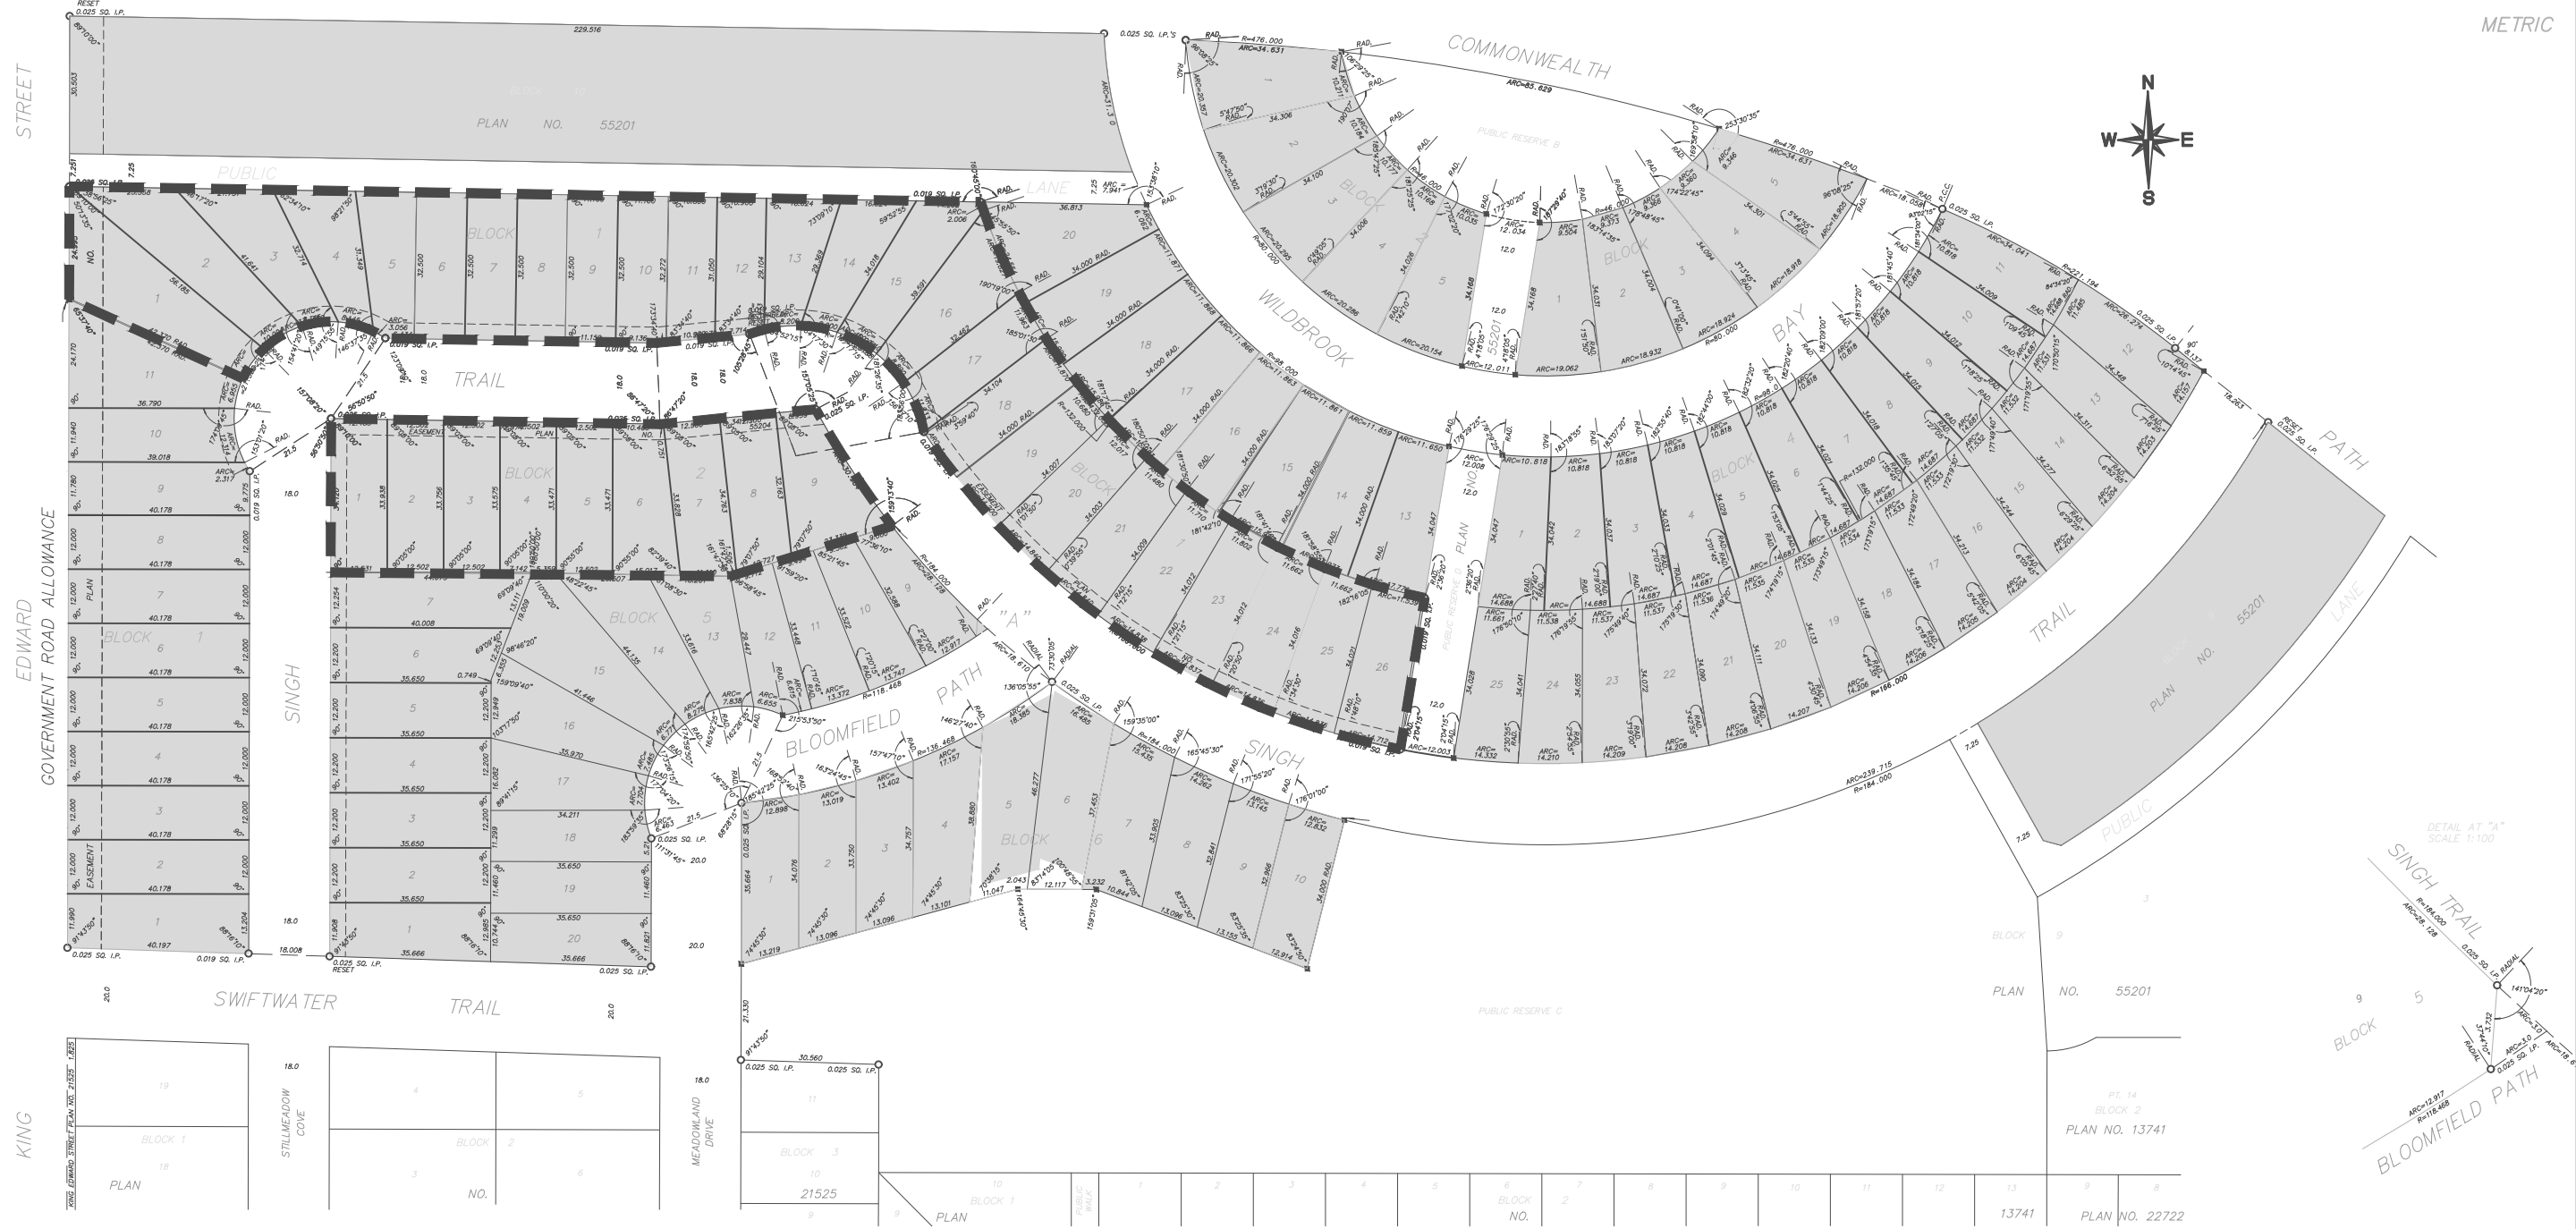

OLD

METRIC

 PLAN 57264
 PLAN 57263

 SOLD / HOLD
 AVAILABLE FOR PURCHASE

NOTE: LOT PRICES EXPRESSED IN \$1,000s OF DOLLARS

WATERFORD GREEN
 PHASE 2A LOT AVAILABILITY
 TERRASCAPE DEVELOPMENTS INC.